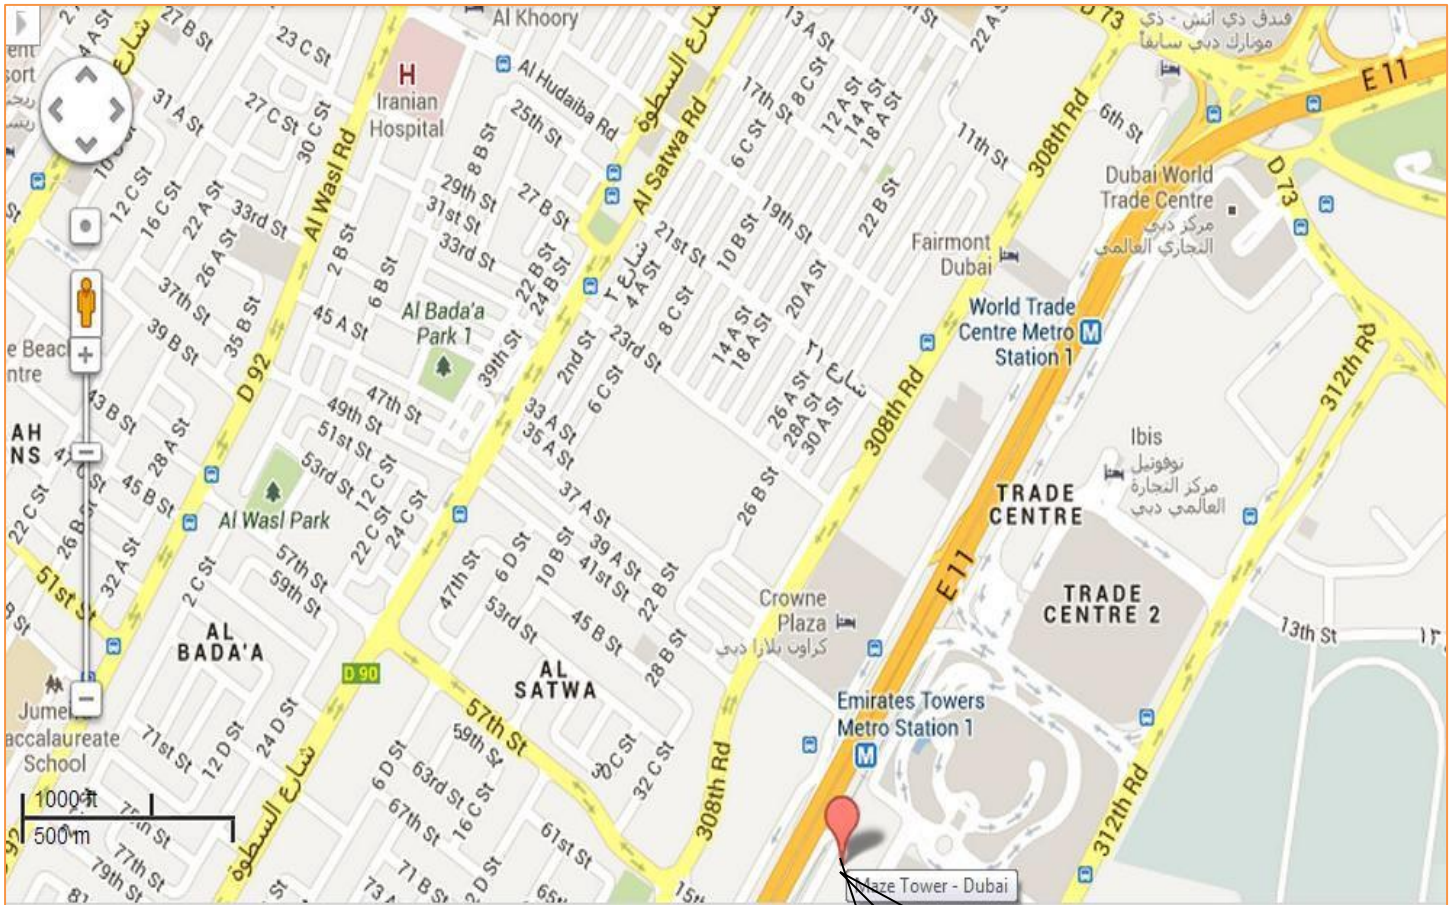

ADDRESS AND LOCATION

Our Full Office Address is:

Charterhouse Consultancy PTE LTD (Dubai Branch)
9th Floor, Suite 903
The Maze Tower
Sheikh Zayed Road, Dubai
United Arab Emirates

CHARTERHOUSE

P.O. Box 75972, Dubai, UAE

Tel No.: +971 4 372 3500

Fax No.: +971 4 332 8062

Website: www.charterhouseme.ae

Via Dubai Metro

Red Line: Emirates Towers Metro Station Exit 1

Coming From Abu Dhabi

Take Exit 52 towards Jumeirah Emirates Towers

Coming From Dubai

Take the World Trade Center Exit and Drive towards the DIFC